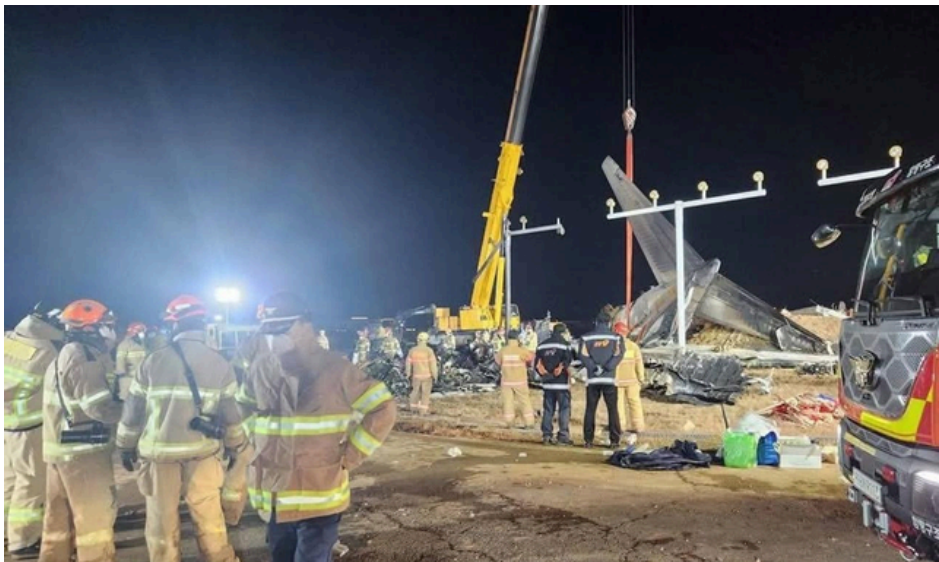

Emergency responders work at the crash site of Jeju Air flight 7C2216 near South Korea's Muan International Airport.

UPCOMING EVENTS

SAVE THE DATE

Rotary District 9790 THE MAGIC OF ROTARY

DISTRICT CONFERENCE 2025

11TH, 12TH, 13TH
APRIL 2025

ALBURY, NSW

Hit the high notes @ District Conference
Unite. Inspire. Transform.

DV

Safe Phone

Your old phone could save a life. DV Safe Phone collects, repairs and gives free mobile phones to domestic violence survivors, through over 360 Domestic Violence and Law Enforcement Agencies, Safe Houses and Hospitals Australia -wide.

Make a real difference in the lives of those currently experiencing domestic violence, by donating funds or your old phones today!

More at DV Safe Phone - Donate Phones, Donate Funds

Editor: Jerry Bearnod Paglinawan

Email: hybridsteel.jerry@gmail.com

Mobile: 0413 572 609

To unsubscribe please reply to the email and write "unsubscribe in the subject line."